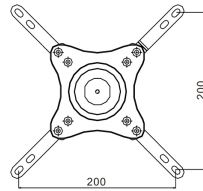

Ready when you are.

M VESA Flexarm 360 I Black

Art No: 7 350 022 733 275

The M VESA Flexarm 360 offers a flexible alternative to rigid wall mounts for displays weighing up to 25kgs. The M VESA Flexarm 360 can both tilt and rotate. Still it is safely secured with the included padlock.

SPECIFICATIONS

M VESA Flexarm 360 I Black

For screen size: 15-40" (Recommended up to 32" for 360 rotation)

Universal & VESA standard: 75x75 100x100 200x100 200x200 mm

EAN: 7 350 022 733 275

Size in mm: 120x160x90

Weight: 0,7 kg

Colour: Black

Max load: 25 kg (Recommended up to 20 kg for 360 rotation)

Tilt: Yes

Rotate: Yes, 360 degrees

Security: Padlock included

Distribution package: 12 pcs

Warranty: 5 years