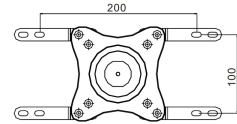

Ready when you are.

M VESA Flexarm 360 I Black

Art No: 7 350 022 733 275

The M VESA Flexarm 360 offers a flexible alternative to rigid wall mounts for displays weighing up to 25kgs. The M VESA Flexarm 360 can both tilt and rotate. Still it is safely secured with the included padlock.

SPECIFICATIONS

M VESA Flexarm 360 I Black

For screen size: 15-40" (Recommended up to 32" for 360 rotation)

Universal & VESA standard: 75x75 100x100 200x100 200x200 mm

EAN: 7 350 022 733 275

Size in mm: 120x160x90

Weight: 0,7 kg

Colour: Black

Max load: 25 kg (Recommended up to 20 kg for 360 rotation)

Tilt: Yes

Rotate: Yes, 360 degrees

Security: Padlock included

Distribution package: 12 pcs

Warranty: 5 years