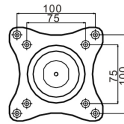

Ready when you are.

M VESA Flexarm 360 I Black

Art No: 7 350 022 733 275

The M VESA Flexarm 360 offers a flexible alternative to rigid wall mounts for displays weighing up to 25kgs. The M VESA Flexarm 360 can both tilt and rotate. Still it is safely secured with the included padlock.

SPECIFICATIONS

M VESA Flexarm 360 I Black

For screen size: 15-40" (Recommended up to 32" for 360 rotation)

Universal & VESA standard: 75x75 100x100 200x100 200x200 mm

EAN: 7 350 022 733 275

Size in mm: 120x160x90

Weight: 0,7 kg

Colour: Black

Max load: 25 kg (Recommended up to 20 kg for 360 rotation)

Tilt: Yes

Rotate: Yes, 360 degrees

Security: Padlock included

Distribution package: 12 pcs

Warranty: 5 years