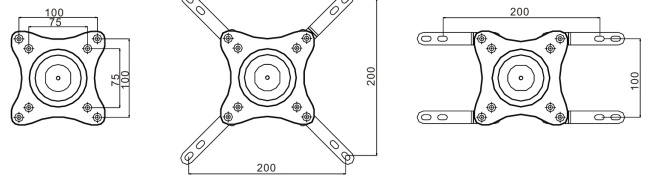

## M VESA Flexarm 360 II Black

Art No: 7 350 022 733 282

The M VESA Flexarm 360 offers a flexible alternative to rigid wall mounts for displays weighing up to 25kgs. The M VESA Flexarm 360 can both tilt and rotate. Still it is safely secured with the included padlock.

### SPECIFICATIONS

M VESA Flexarm 360 II Black	
For screen size:	15-40" (Recommended up to 32" for 360 rotation)
Universal & VESA standard:	75x75 100x100 200x100 200x200 mm
EAN:	7 350 022 733 282
Size in mm:*	120x160x250
Weight:	1 kg
Colour:	Black
Max load:	25 kg (Recommended up to 20 kg for 360 rotation)
Tilt:	Yes
Rotate:	Yes, 360 degrees
Security:	Padlock included
Distribution package:	10 pcs
Warranty:	5 years