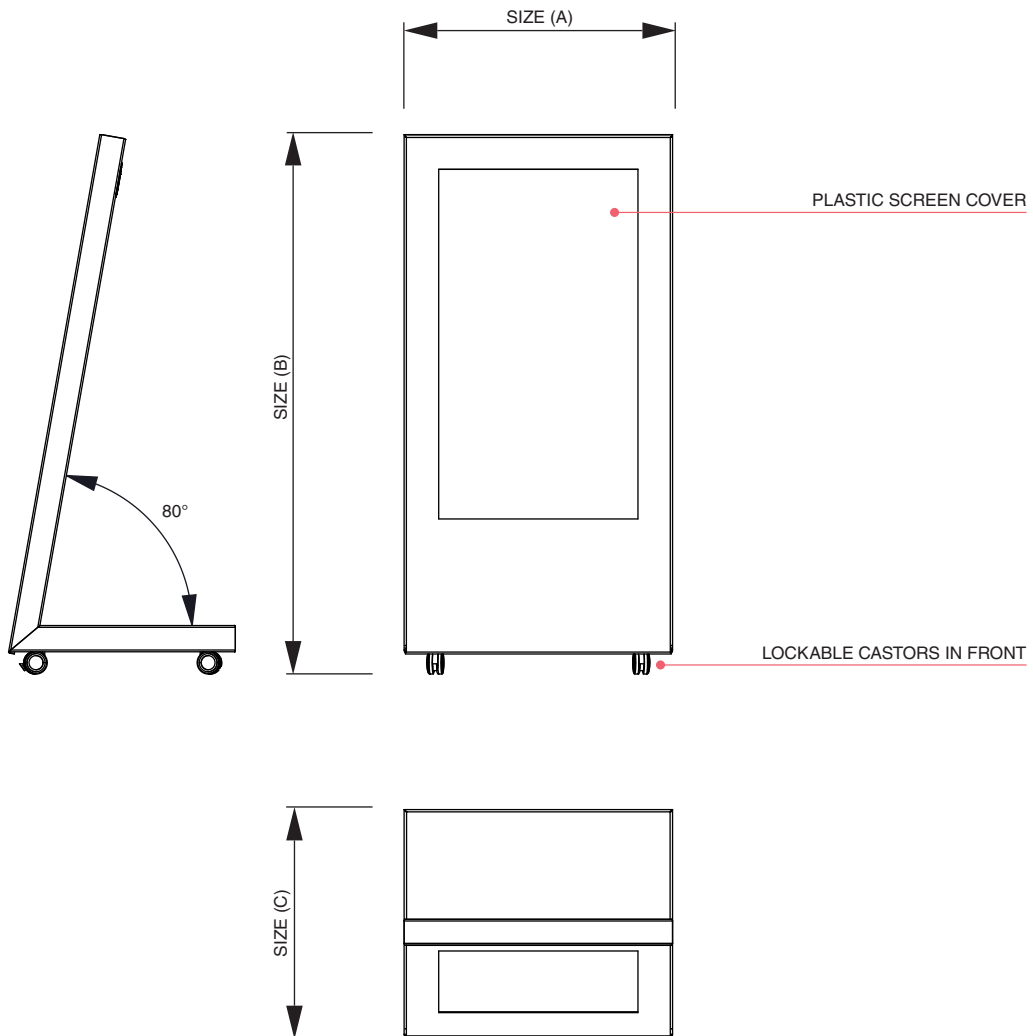

## Digital A-Board

Digital Signage | Screen Covers

- standard screen size 43"
- plastic front panel
- heavy duty aluminium frame made of anodized aluminium profile
- can be securely locked
- movable, on wheels
- power supply cord and electric sockets ready for use inside
- possibility to plug-in Ethernet cable
- production in RAL colors possible on request
- maximal depth of the monitor 90mm

**Digital A-Board**

Digital Signage | Screen Covers

**Digital A-Board**

Digital Signage | Screen Covers

article code	EAN / GTIN	screen size	maximal screen depth	size (A x B x C)	net weight
DSIBDA43F	-	43"	60 mm	710 x 1427 x 600 mm	39,0 kg

article code	packing size	packing weight	pcs / pallet	weight of pallet	volumetric weight	belt size	shipping
DSIBDA43F	0 x 0 x 0 mm	0,0 kg	0	0 kg	0,00 kg	0 mm	individual