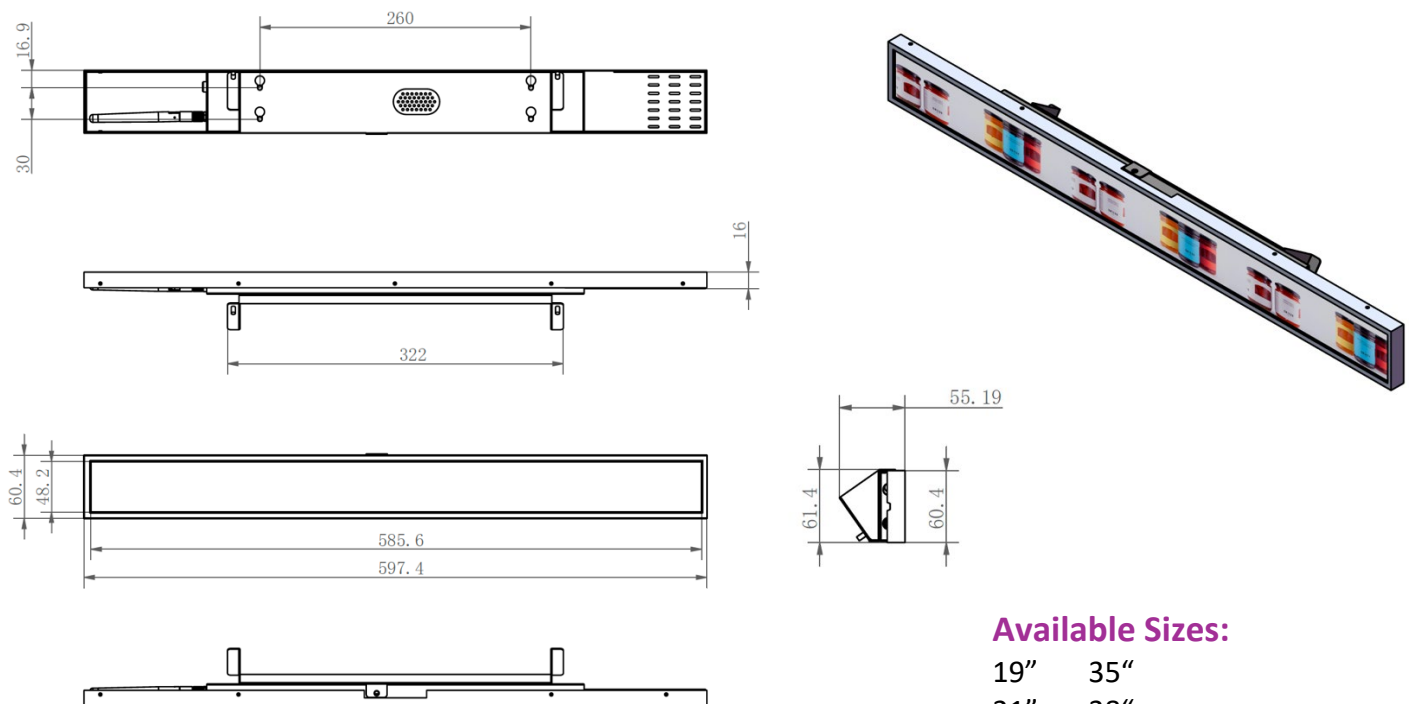

We provide different LED backlights with luminance ranging from 300cd to 1500cd ensure readability, high contrast and high life-time for indoor and for outdoor applications.

Our self-designed controllers support data streaming at full HD display resolutions and low power consumption and we are able to provide customized solutions which combine elegant design and robust mechanical construction specifically tailored for any environments.

Available Sizes:

19"	35"
21"	38"
23"	43"
24"	47"
28"	48"
29"	88"

More sizes customizable

Possible usage:

Reliably and professionally made, this stretched lcd bar is the ideal digital point for the usage in:

- Retail Business: department store, supermarket, hotel, restaurant, travel agency, pharmacy, hairdressers
- Financial Business: retail bank, currency exchange center, loan companies
- Public Services: hospitals, schools, post office, libraries
- Public Places: airport, museum, stadium, car rental
- Real Estate: foyer, show rooms, office
- Entertainment: cinema, gym, hotel, nightclub, bar, theatre

Our advantages:

- Variety of sizes and display ratios
- High quality display with literally no defect
- Screen protection and anti-glare glass optional
- Metal shell with heat dissipation design
- Digital signage player connected or built-in
- 50,000 hours of service time guaranteed
- Large inventory, significant price advantage