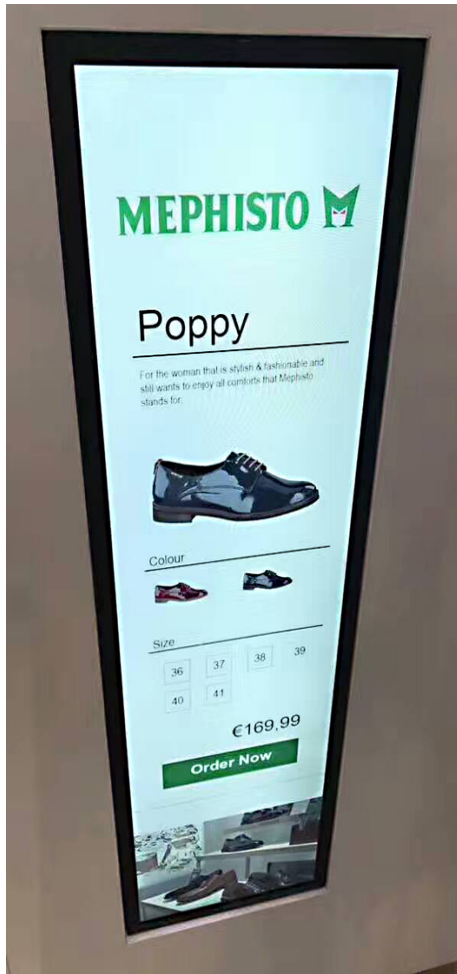

- Android
- High Brightness
- HD**  
HD Display
- Auto Turn on/ off
- USB/SD Card
- WIFI
- LAN
- Remotely control  
advertising content

We provide different LED backlights with luminance ranging from 300cd to 1500cd ensure readability, high contrast and high life-time for indoor and for outdoor applications.

### Possible usage:

Reliably and professionally made, this stretched lcd bar is the ideal digital point for the usage in:

- Retail Business: department store, supermarket, hotel, restaurant, travel agency, pharmacy, hairdressers
- Financial Business: retail bank, currency exchange center, loan companies
- Public Services: hospitals, schools, post office, libraries
- Public Places: airport, museum, stadium, car rental
- Real Estate: foyer, show rooms, office
- Entertainment: cinema, gym, hotel, nightclub, bar, theatre